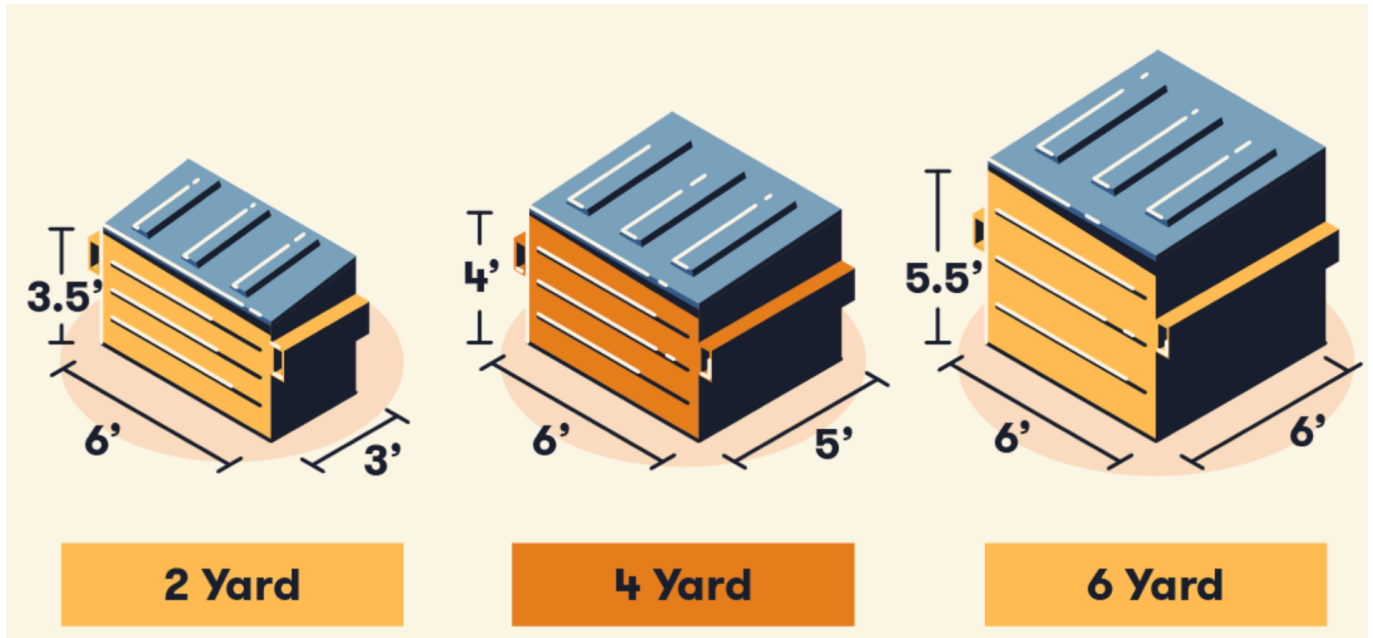

Dumpster Sizes

Available to rent are 2 YD, 4 YD and 6 YD Dumpsters, as well as Regular Curbside Carts, including Delivery and Pick-Up.

Contact us for Pricing & more Information per Mail or Phone.

Heartland Waste Services
10829 County Road 692
Bernie, MO 63822
Phone: (573) 276-2260